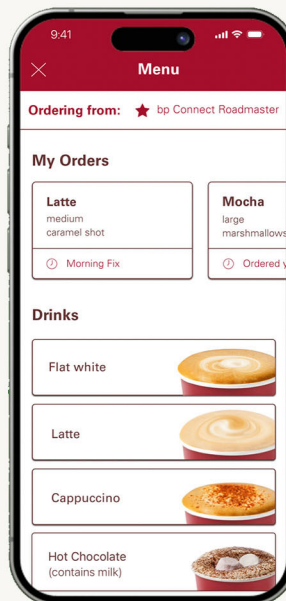

Step Three

Add You're BP ME card number to the app.

Step Four

Create a passcode. (Passcode is required every time you want to Pay for Fuel).

Step Five

A request will be emailed to us to approve your fuel card before you can Pay for Fuel.

Step Six

You will receive an SMS to confirm you're ready to refuel using the BP ME app.

Photos From The Team

MCFALL
LOYAL

The Complete Package

BULK FUEL

FUEL CARD

FUEL TANKS