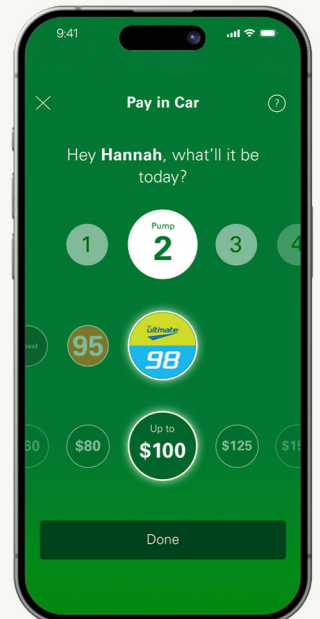

Adding Your Fuel Card To The BP ME App

Step One

Open the BP ME app and follow the sign-up steps.

Step Two

You'll receive an SMS from the BP ME app with an authorisation code. Enter this code into the app to verify your phone.

Step Three

Add You're BP ME card number to the app.

Step Four

Create a passcode. (Passcode is required every time you want to Pay for Fuel).

Step Five

A request will be emailed to us to approve your fuel card before you can Pay for Fuel.

Step Six

You will receive an SMS to confirm you're ready to refuel using the BP ME app.

Photos From The Team

MCFALL
LOYAL

The Complete Package

BULK FUEL

FUEL CARD

FUEL TANKS